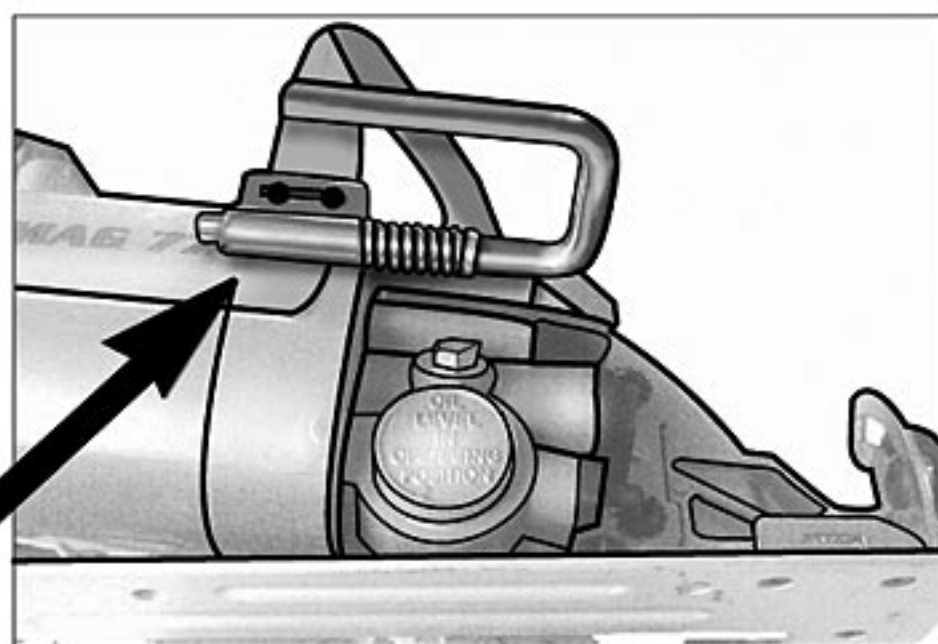

IT TAKES SKIL TO SPOT VALUE

(SW77)
Skil 77 Switch

Skil Brushes (S77)

We carry
generic Carbon
Brushes for
Makita, DeWalt,
Milwaukee,
Hitachi,
Porter Cable
and more !

Skil 77 Edge Guide (MZ745)

14/3 Electrical
Cord for Skil
(EC143)

Skil 77 Table (ST77)

Spring Hook
(M745) Fits Skil

PLUS
18/2 Gauge Cord,
14/2 Gauge Cord, 14/3 Gauge Cord,
16/2 Gauge Cord, 16/3 Gauge Cord

Cord Boots

American General Tools

ESCONDIDO, CALIFORNIA

URL: www.americangeneraltools.com TOLL FREE: 1-888-455-8665 Email: sales@americangeneraltools.com