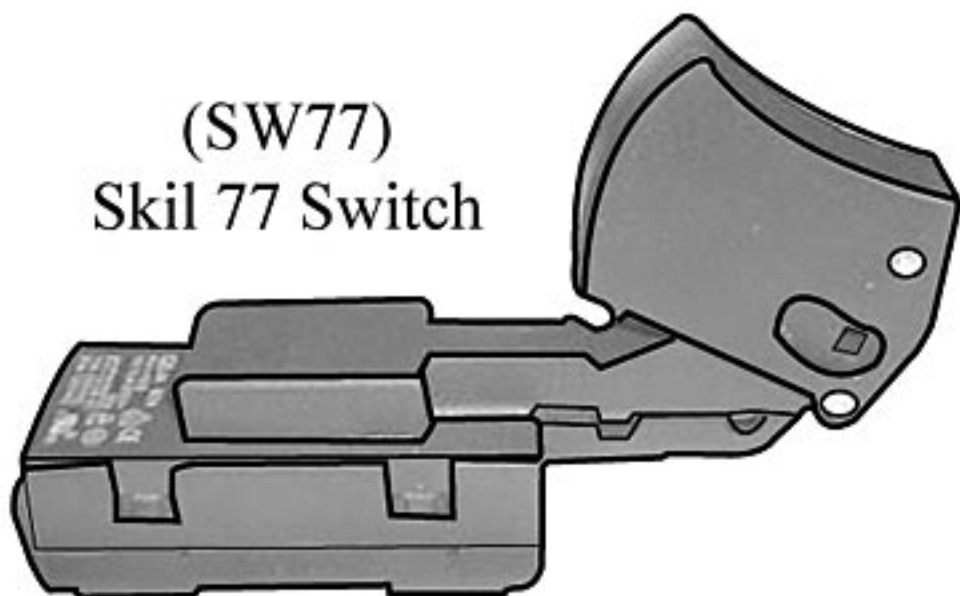

IT TAKES SKIL TO SPOT VALUE

(SW77)
Skil 77 Switch

Skil Brushes (S77)

We carry
generic Carbon
Brushes for
Makita, DeWalt,
Milwaukee,
Hitachi,
Porter Cable
and more !

Skil 77 Edge Guide (MZ745)

14/3 Electrical
Cord for Skil
(EC143)

Skil 77 Table (ST77)

Spring Hook
(M745) Fits Skil

PLUS
18/2 Gauge Cord,
14/2 Gauge Cord, 14/3 Gauge Cord,
16/2 Gauge Cord, 16/3 Gauge Cord

Cord Boots

American General Tools

ESCONDIDO, CALIFORNIA

URL: www.americangeneraltools.com TOLL FREE: 1-888-455-8665 Email: sales@americangeneraltools.com