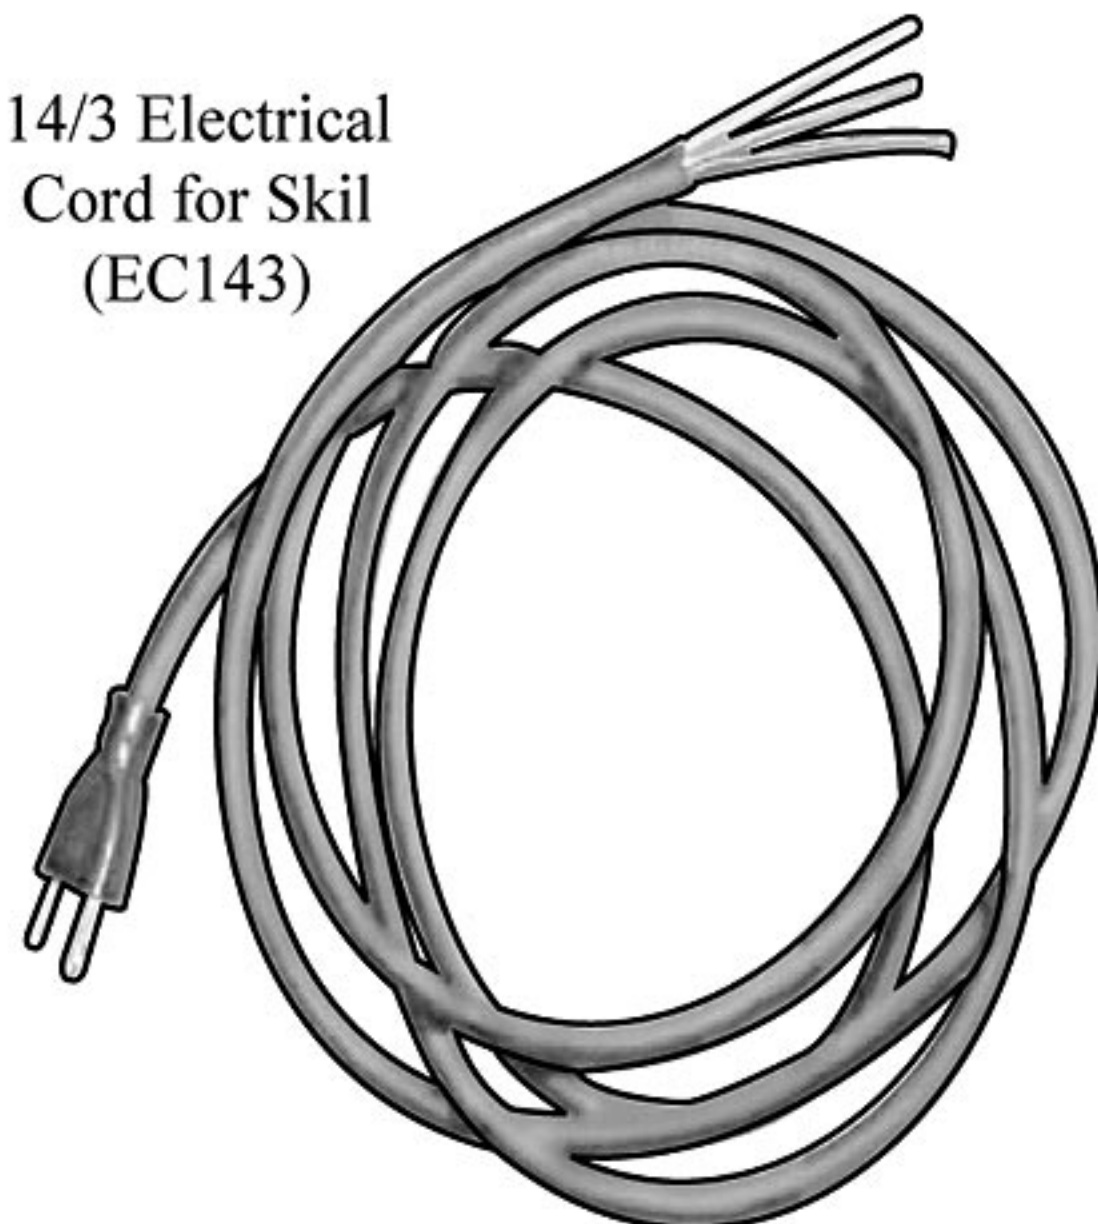

IT TAKES SKIL TO SPOT VALUE

(SW77)
Skil 77 Switch

Skil Brushes (S77)

We carry
generic Carbon
Brushes for
Makita, DeWalt,
Milwaukee,
Hitachi,
Porter Cable
and more !

Skil 77 Edge Guide (MZ745)

14/3 Electrical
Cord for Skil
(EC143)

Skil 77 Table (ST77)

Spring Hook
(M745) Fits Skil

PLUS
18/2 Gauge Cord,
14/2 Gauge Cord, 14/3 Gauge Cord,
16/2 Gauge Cord, 16/3 Gauge Cord

Cord Boots

American General Tools

ESCONDIDO, CALIFORNIA

URL: www.americangeneraltools.com TOLL FREE: 1-888-455-8665 Email: sales@americangeneraltools.com